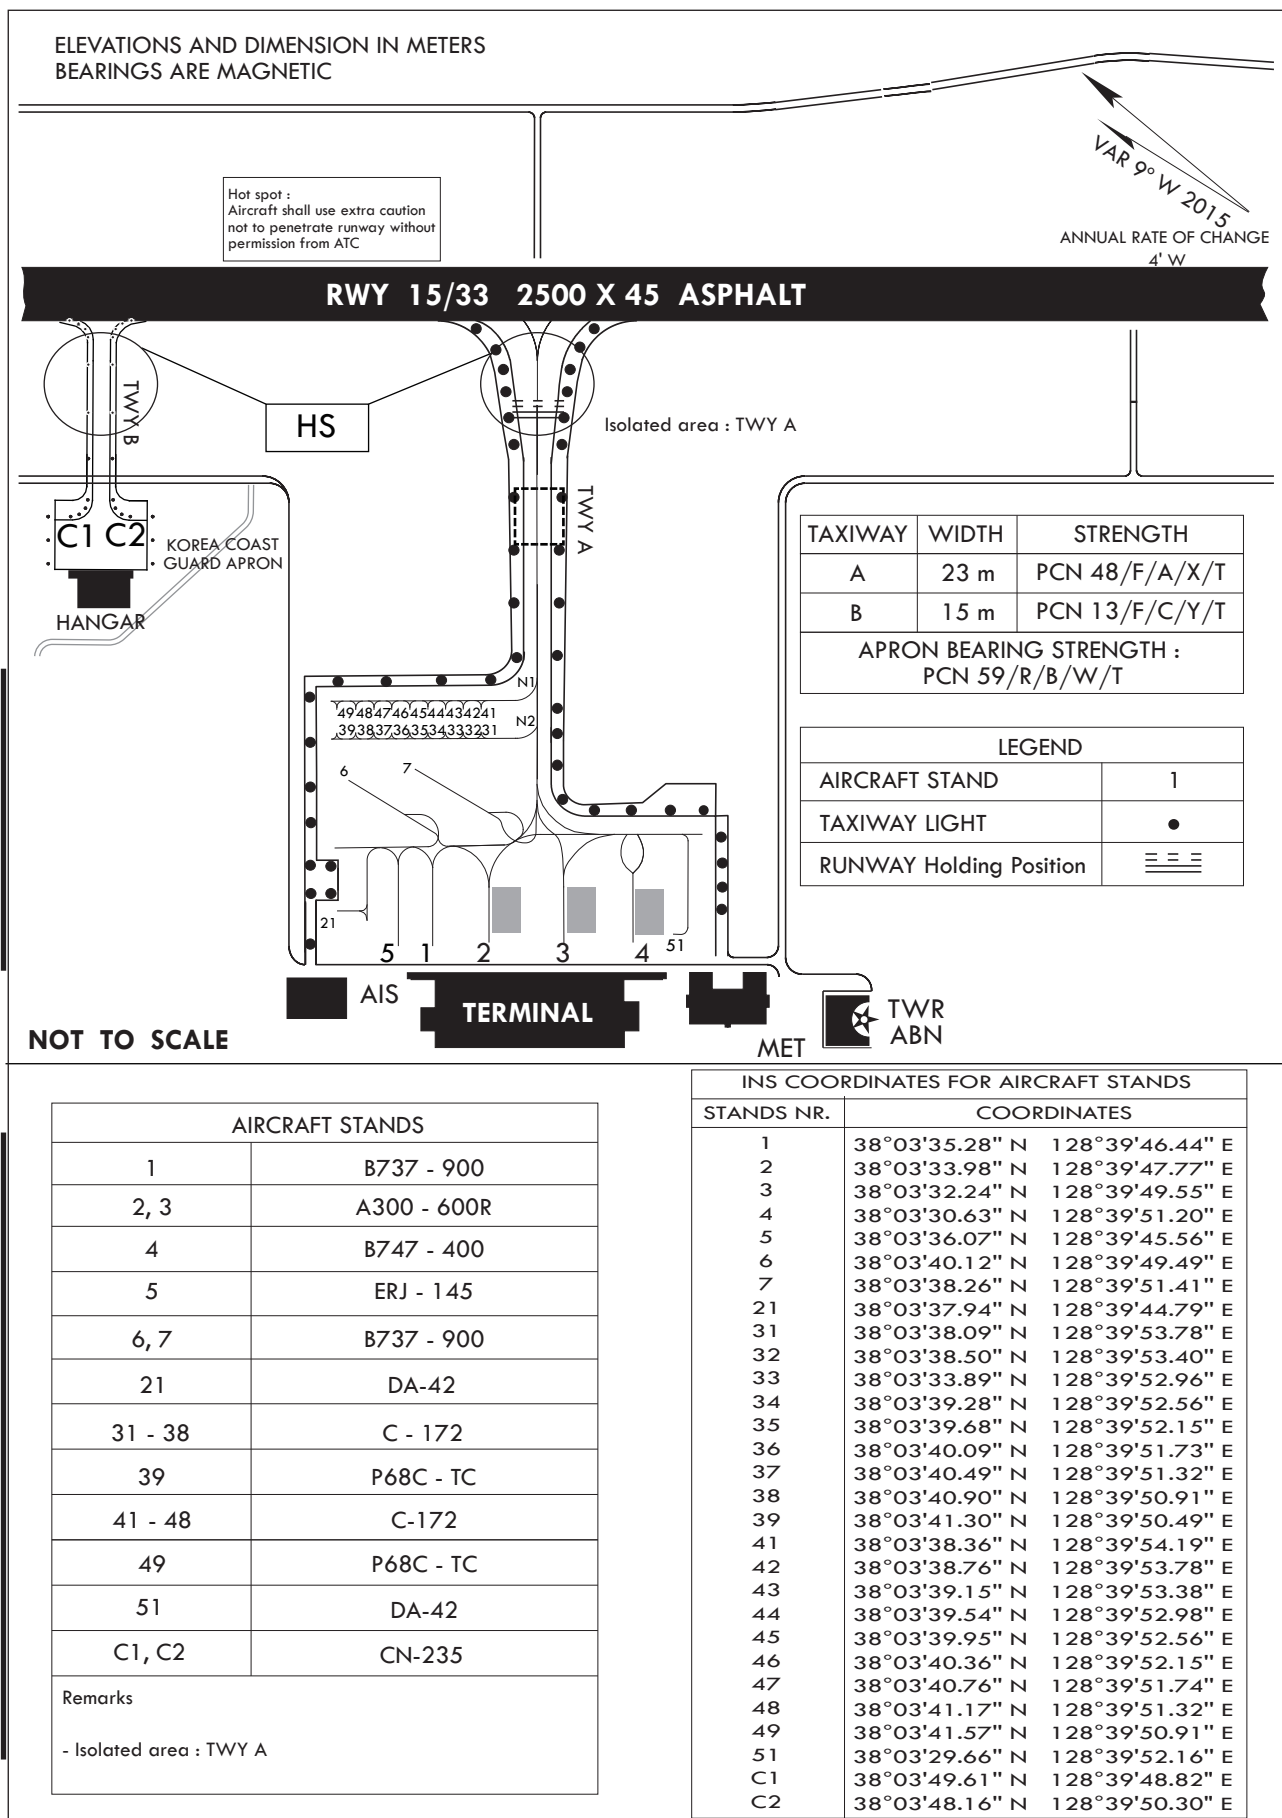

AIRCRAFT PARKING/  
DOCKING CHART - ICAO

APRON ELEV  
73.4 m

TWR 118.85  
GND 123.15

YANGYANG/Yangyang Intl

Change : Information of ACFT stands.